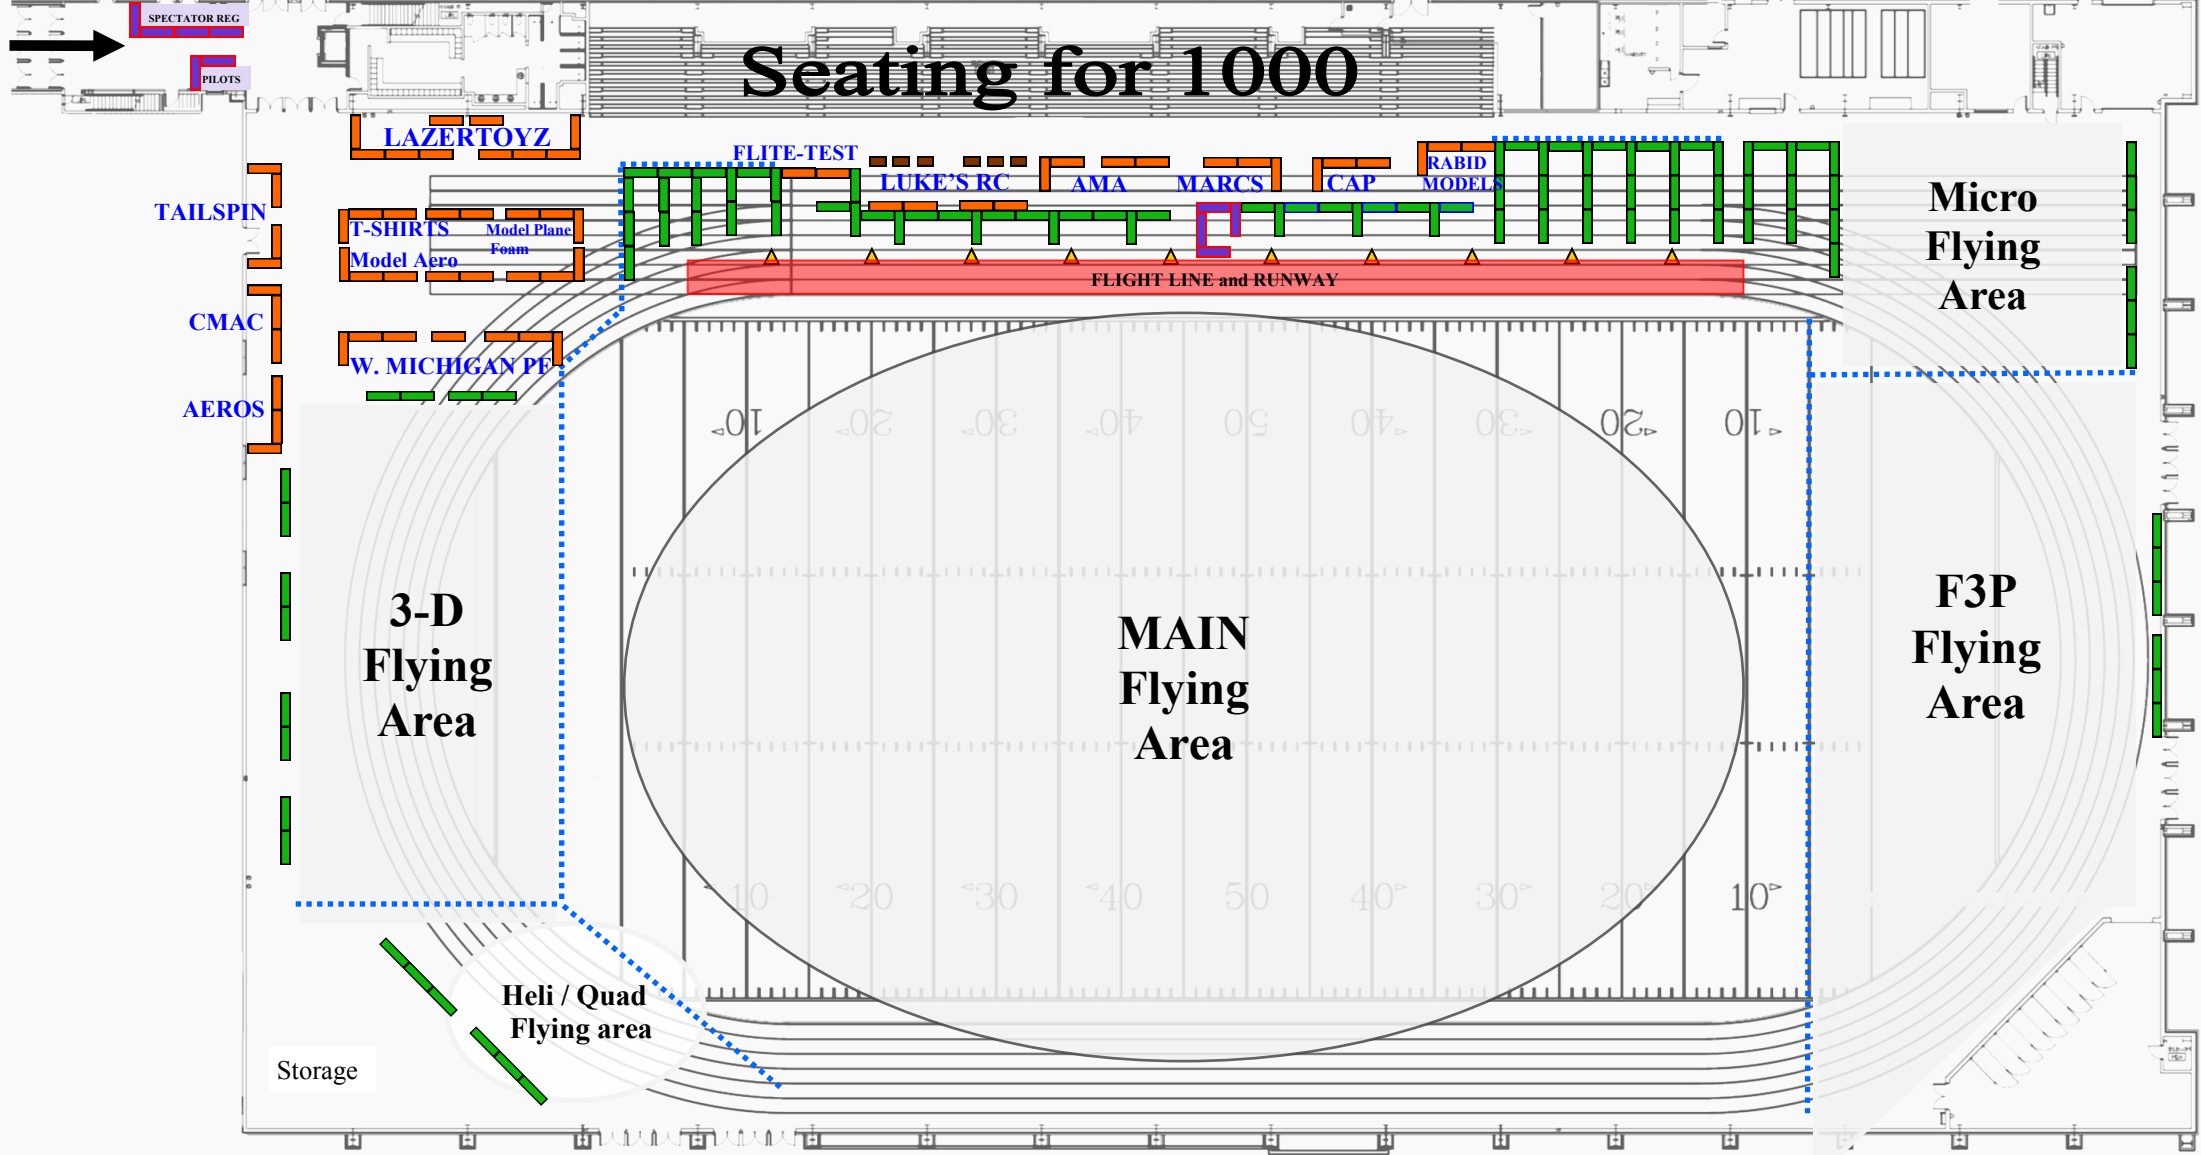

Main Entrance

Seating for 1000

LAZERTOYZ

FLITE-TEST

LUKE'S RC

AMA

MARCS

CAP

RABID MODEL

T-SHIRTS

Model Aero

Model Plane Foam

W. MICHIGAN PE

FLIGHT LINE and RUNWAY

3-D Flying Area

MAIN Flying Area

F3P Flying Area

Micro Flying Area

Heli / Quad Flying area

Storage

TAILSPIN

CMAC

AEROS

SPECTATOR REG